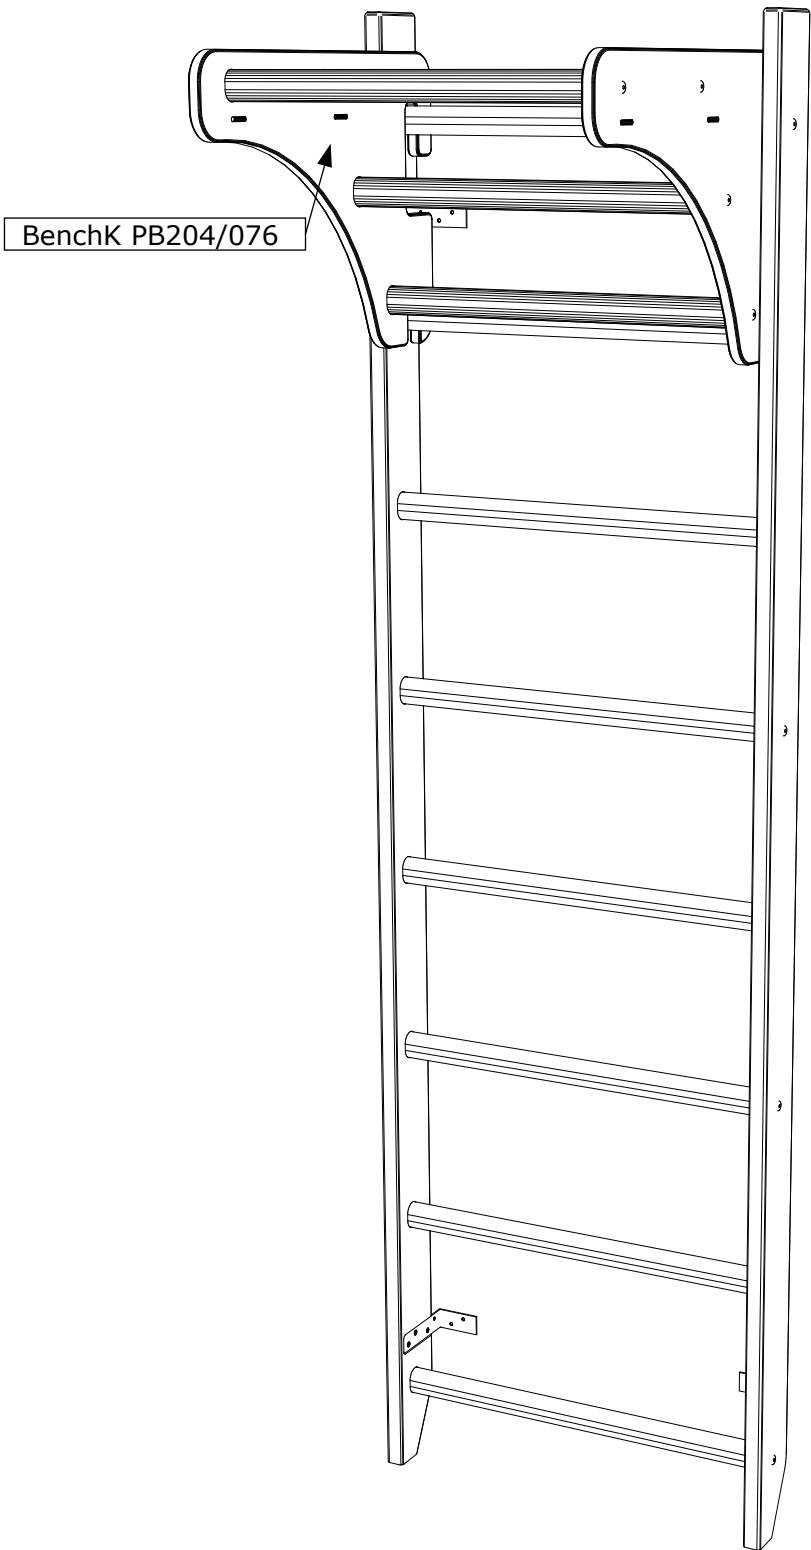

No	Item	Warehouse Operative	Quantity
1			2 (L+R)
2			4
3		M6 x 25	8
4			1

Screws:	
Package:	

1

2

3

BenchK PB204/076

201000001677

BenchK[®]
lift yourself